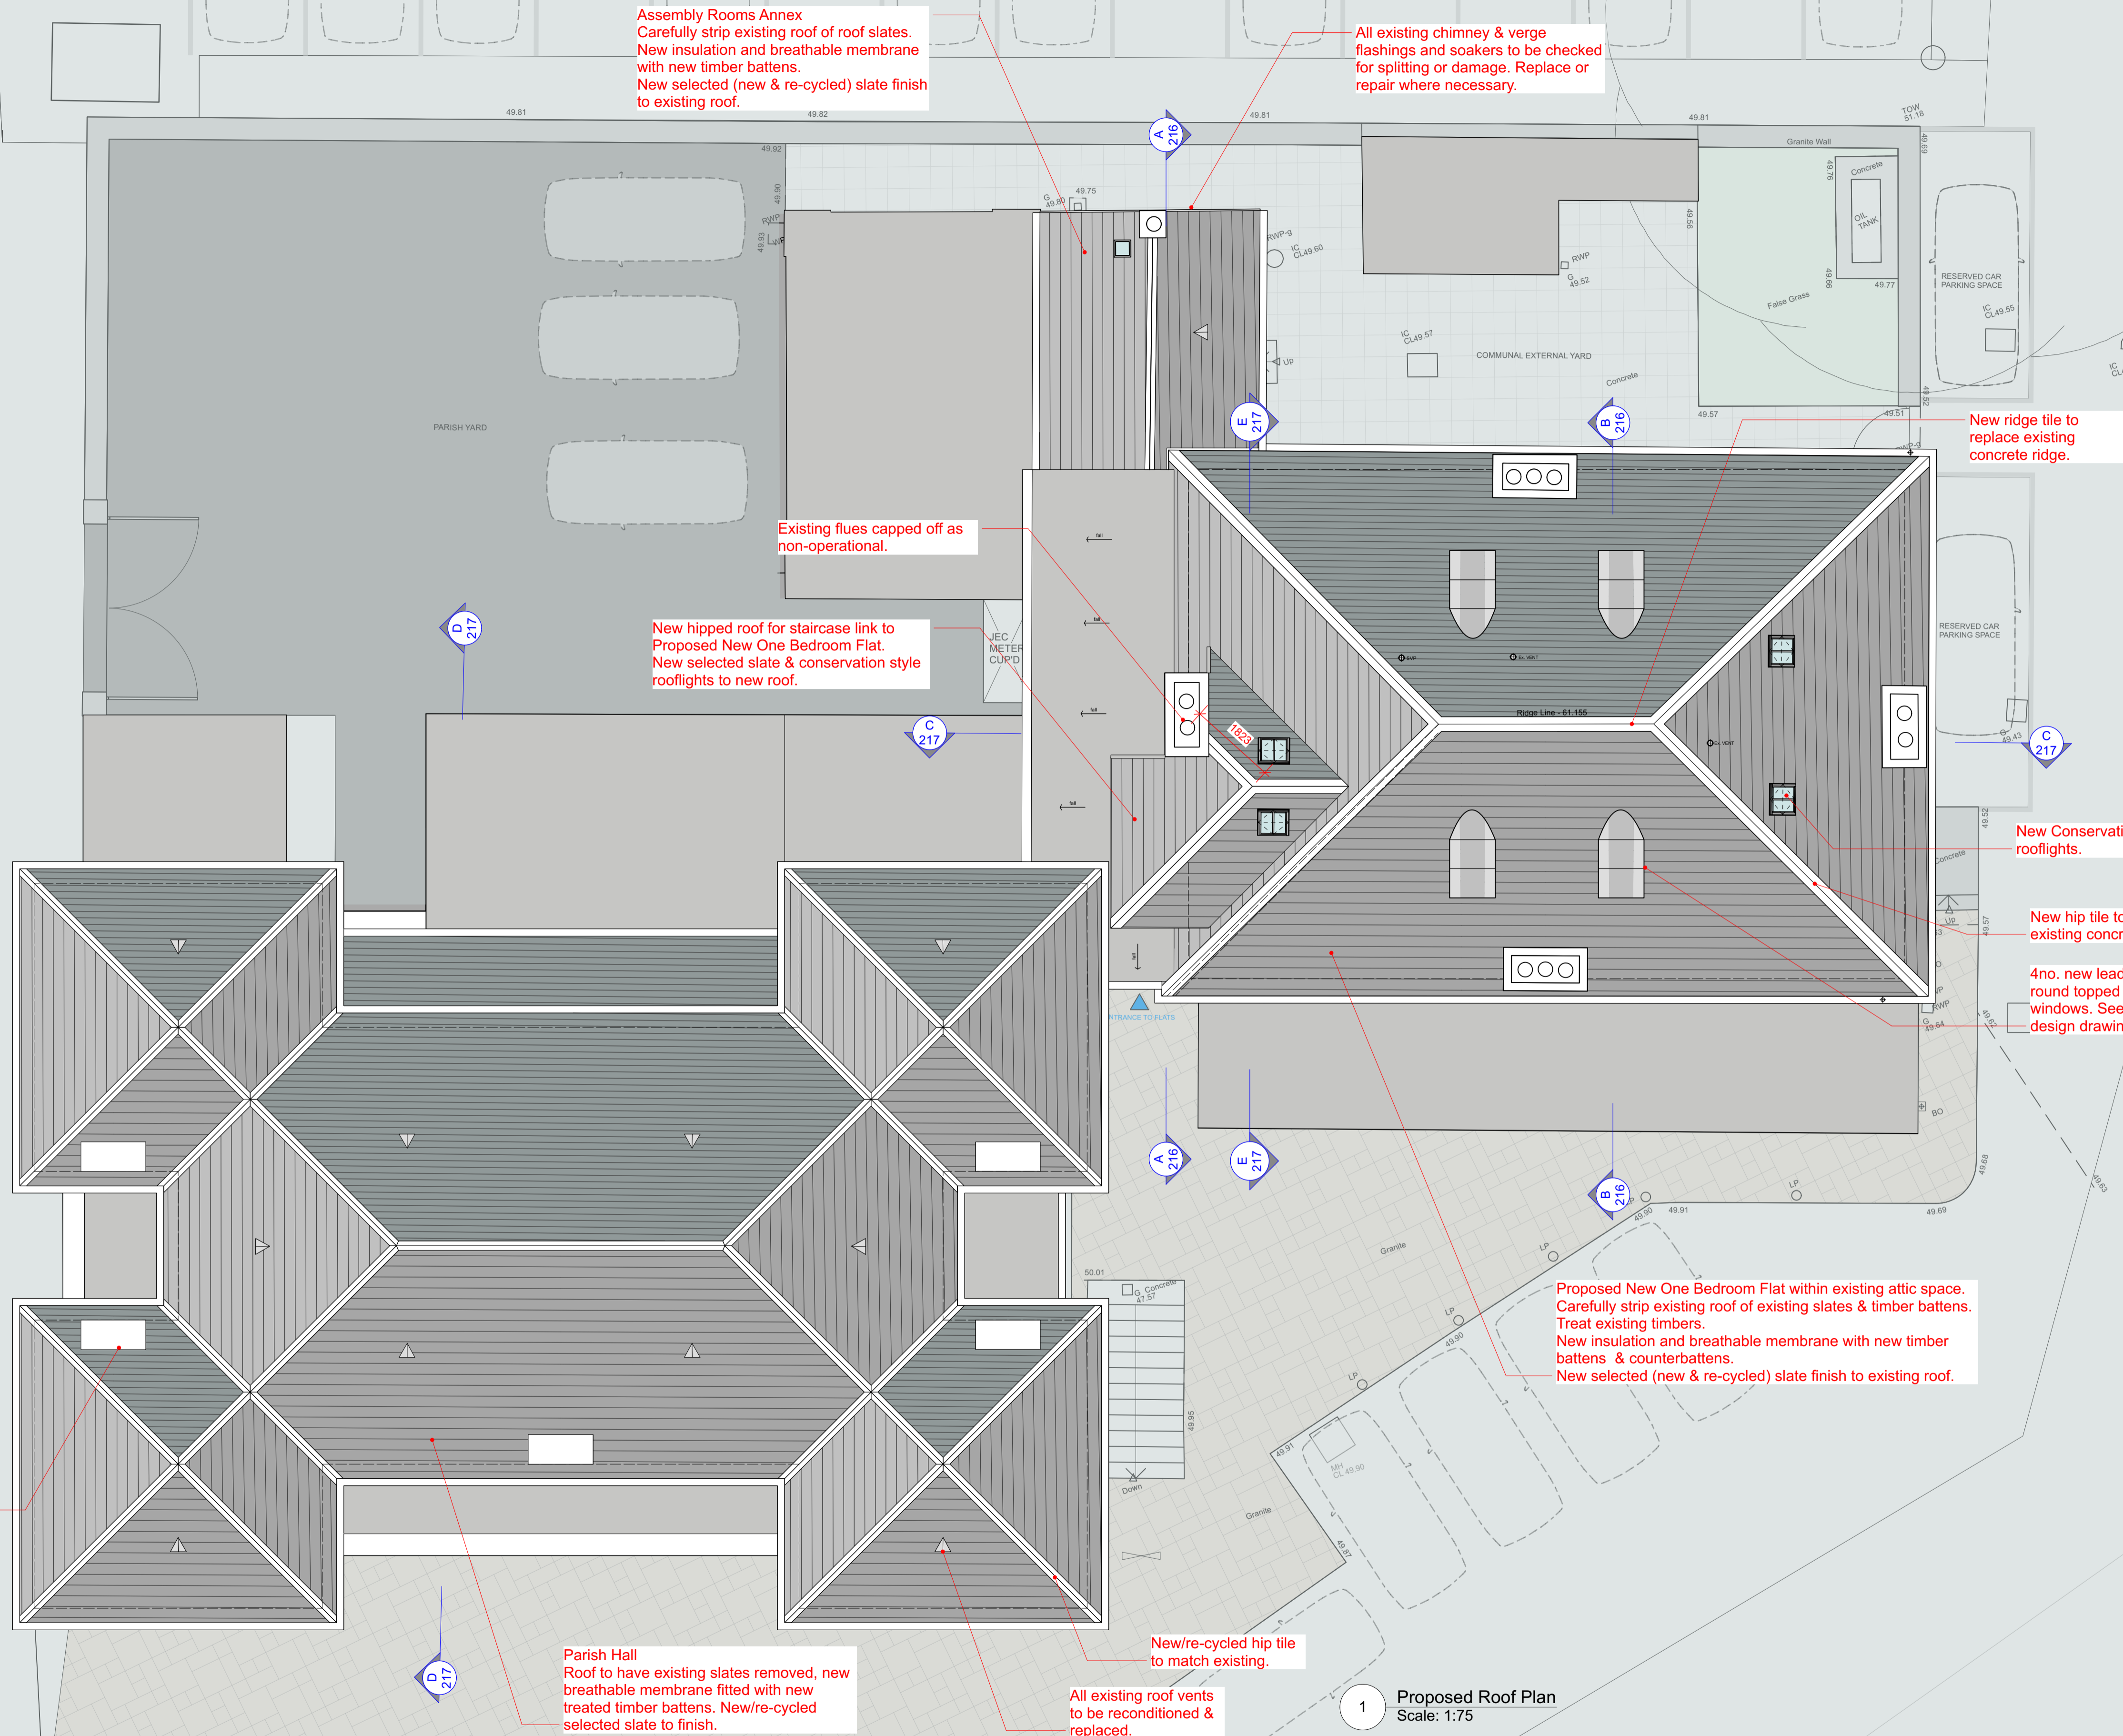

La Neuve Route

1 Proposed Roof Plan
Scale: 1:75

REV	DESCRIPTION	DATE
JOB TITLE		
Proposed Re-roofing & Loft Conversion to		
The St. Brelade's Parish Hall		
La Neuve Route, St. Brelade JE3 8BS		
The Parish of St. Brelade		
DRAWING TITLE		
PRESENTATION		
PROPOSED		
ROOF PLAN		
DATE	SCALE	
JULY 2023	1:75 @ A1	
JOB NO.	DRG NO.	REVISION
1009	PR03	-
		DRAWN
		MH
 1ST FLOOR, INDUSTRIA HOUSE, RED HOUSES, ST. BRELADE, JERSEY, JE3 8LD.		
 T +44 (0) 1534 499383 F +44 (0) 1534 499308 E office@rva-architects.com W www.rva-architects.com		